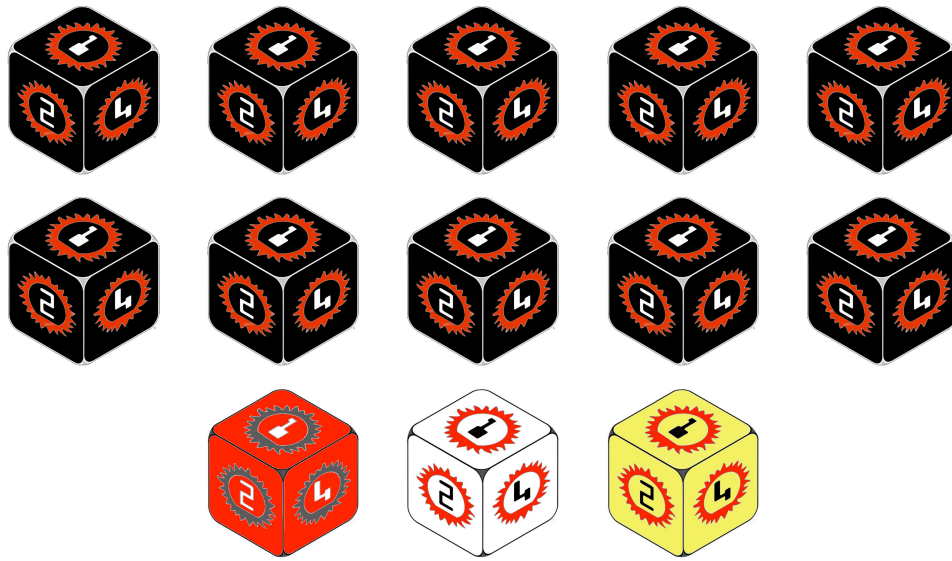

# The *Official* Traveller Digital Dice Set

Thirteen 19mm cubic dice with digital faces, including  
Ten standard **black** dice for ordinary conventional rolls and task difficulty levels from  
**Easy 1D** to **Extra Hasty Beyond Impossible 10D**.  
One **Red** and one **White** dice for flux rolls, including Flux, Good Flux, and Bad Flux.  
Plus one bonus color dice (typically yellow; actual color may vary)

## Zarunkariish

based on a classic Terran Confederation design circa -3400.